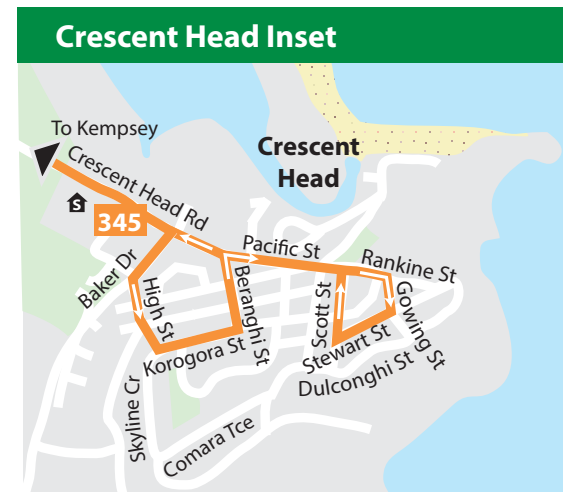

Bus Routes

- | | | |
|--|---|--|
| 322 Port Macquarie to Lighthouse Plaza via Pacific Dr | 328 Settlement Point to Port Macquarie Base Hospital | 336 Port Macquarie to Port Macquarie Base Hospital & Wauchope |
| 323 Port Macquarie to Lighthouse Beach (Loop Service) | 333 Port Macquarie to Kendall via Bonny Hills | 340 Port Macquarie to Kempsey |
| 324 Port Macquarie Marbuk Ave to Settlement City | 334 Settlement City to Lighthouse Plaza | 341 Port Macquarie to Port Macquarie Airport |
| 325 Port Macquarie to Port Macquarie The Ruins Way | 335 Port Macquarie to Port Macquarie Base Hospital | Occasional Trips (Dashed line) |
| | | Occasional Diversions (Dotted line) |
| | | Common Route - All Buses (Thick black line) |

Bus Routes

332 Laurieton - Dunbogan & Camden Head

333 Port Macquarie - Laurieton & Kendall

Occasional diversion

Legend

Shopping Centres

Schools

Laurieton Local Area Inset

Bus Routes

- 336** Port Macquarie - Base Hospital & Wauchope
- 339** Wauchope - Beechwood
- Occasional Diversion

Legend

- Shopping Centres
- Hospitals
- Schools

Beechwood Inset

Thrumster Inset