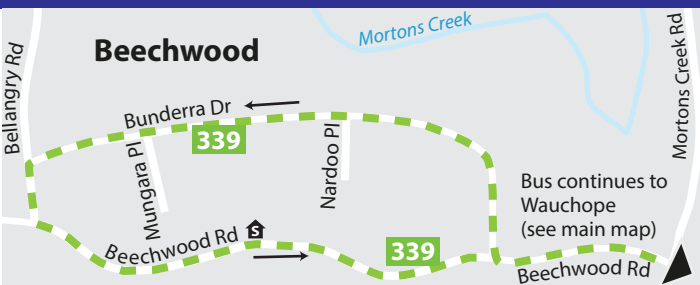

Bus Routes

- | | | |
|--|---|--|
| 322 Port Macquarie to Lighthouse Plaza via Pacific Dr | 328 Settlement Point to Port Macquarie Base Hospital | 336 Port Macquarie to Port Macquarie Base Hospital & Wauchope |
| 323 Port Macquarie to Lighthouse Beach (Loop Service) | 333 Port Macquarie to Kendall via Bonny Hills | 340 Port Macquarie to Kempsey |
| 324 Port Macquarie Marbuk Ave to Settlement City | 334 Settlement City to Lighthouse Plaza | 341 Port Macquarie to Port Macquarie Airport |
| 325 Port Macquarie to Port Macquarie The Ruins Way | 335 Port Macquarie to Port Macquarie Base Hospital | Occasional Trips (Dashed line) |
| | | Occasional Diversions (Dotted line) |
| | | Common Route - All Buses (Thick black line) |

Bus Routes

332 Laurieton - Dunbogan & Camden Head

333 Port Macquarie - Laurieton & Kendall

Occasional diversion

Legend

Shopping Centres

Schools

Laurieton Local Area Inset

Bus Routes

- 336** Port Macquarie - Base Hospital & Wauchope
- 339** Wauchope - Beechwood
- Occasional Diversion

Legend

- Shopping Centres
- Hospitals
- Schools

Beechwood Inset

Thrumster Inset