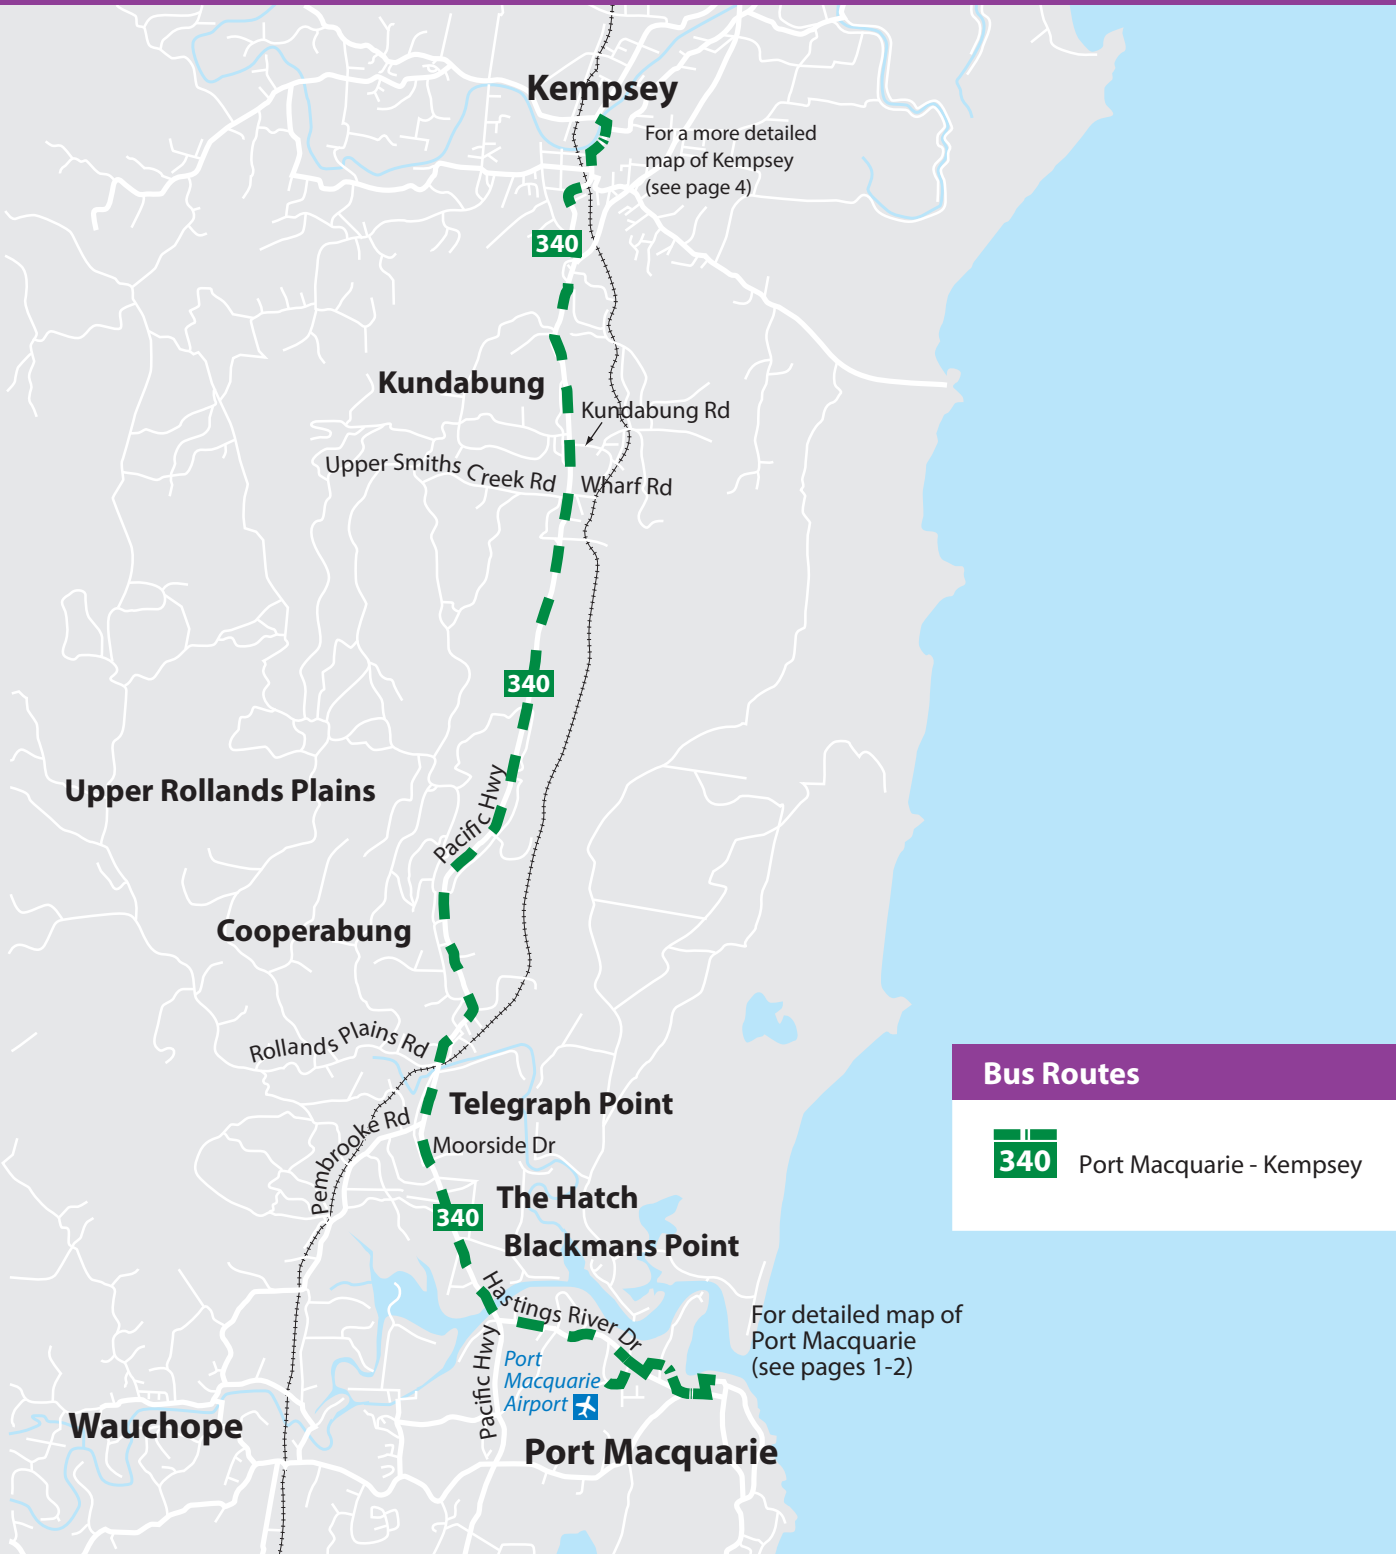

Bus Routes

- | | | |
|--|---|--|
| 322 Port Macquarie to Lighthouse Plaza via Pacific Dr | 328 Settlement Point to Port Macquarie Base Hospital | 336 Port Macquarie to Port Macquarie Base Hospital & Wauchope |
| 323 Port Macquarie to Lighthouse Beach (Loop Service) | 333 Port Macquarie to Kendall via Bonny Hills | 340 Port Macquarie to Kempsey |
| 324 Port Macquarie Marbuk Ave to Settlement City | 334 Settlement City to Lighthouse Plaza | 341 Port Macquarie to Port Macquarie Airport |
| 325 Port Macquarie to Port Macquarie The Ruins Way | 335 Port Macquarie to Port Macquarie Base Hospital | Occasional Trips (Dashed line) |
| | | Occasional Diversions (Dotted line) |
| | | Common Route - All Buses (Thick black line) |

Bus Routes

332 Laurieton - Dunbogan & Camden Head

333 Port Macquarie - Laurieton & Kendall

Occasional diversion

Legend

Shopping Centres

Schools

Laurieton Local Area Inset

Bus Routes

- 336** Port Macquarie - Base Hospital & Wauchope
- 339** Wauchope - Beechwood
- Occasional Diversion

Legend

- Shopping Centres
- Hospitals
- Schools

Beechwood Inset

Thrumster Inset