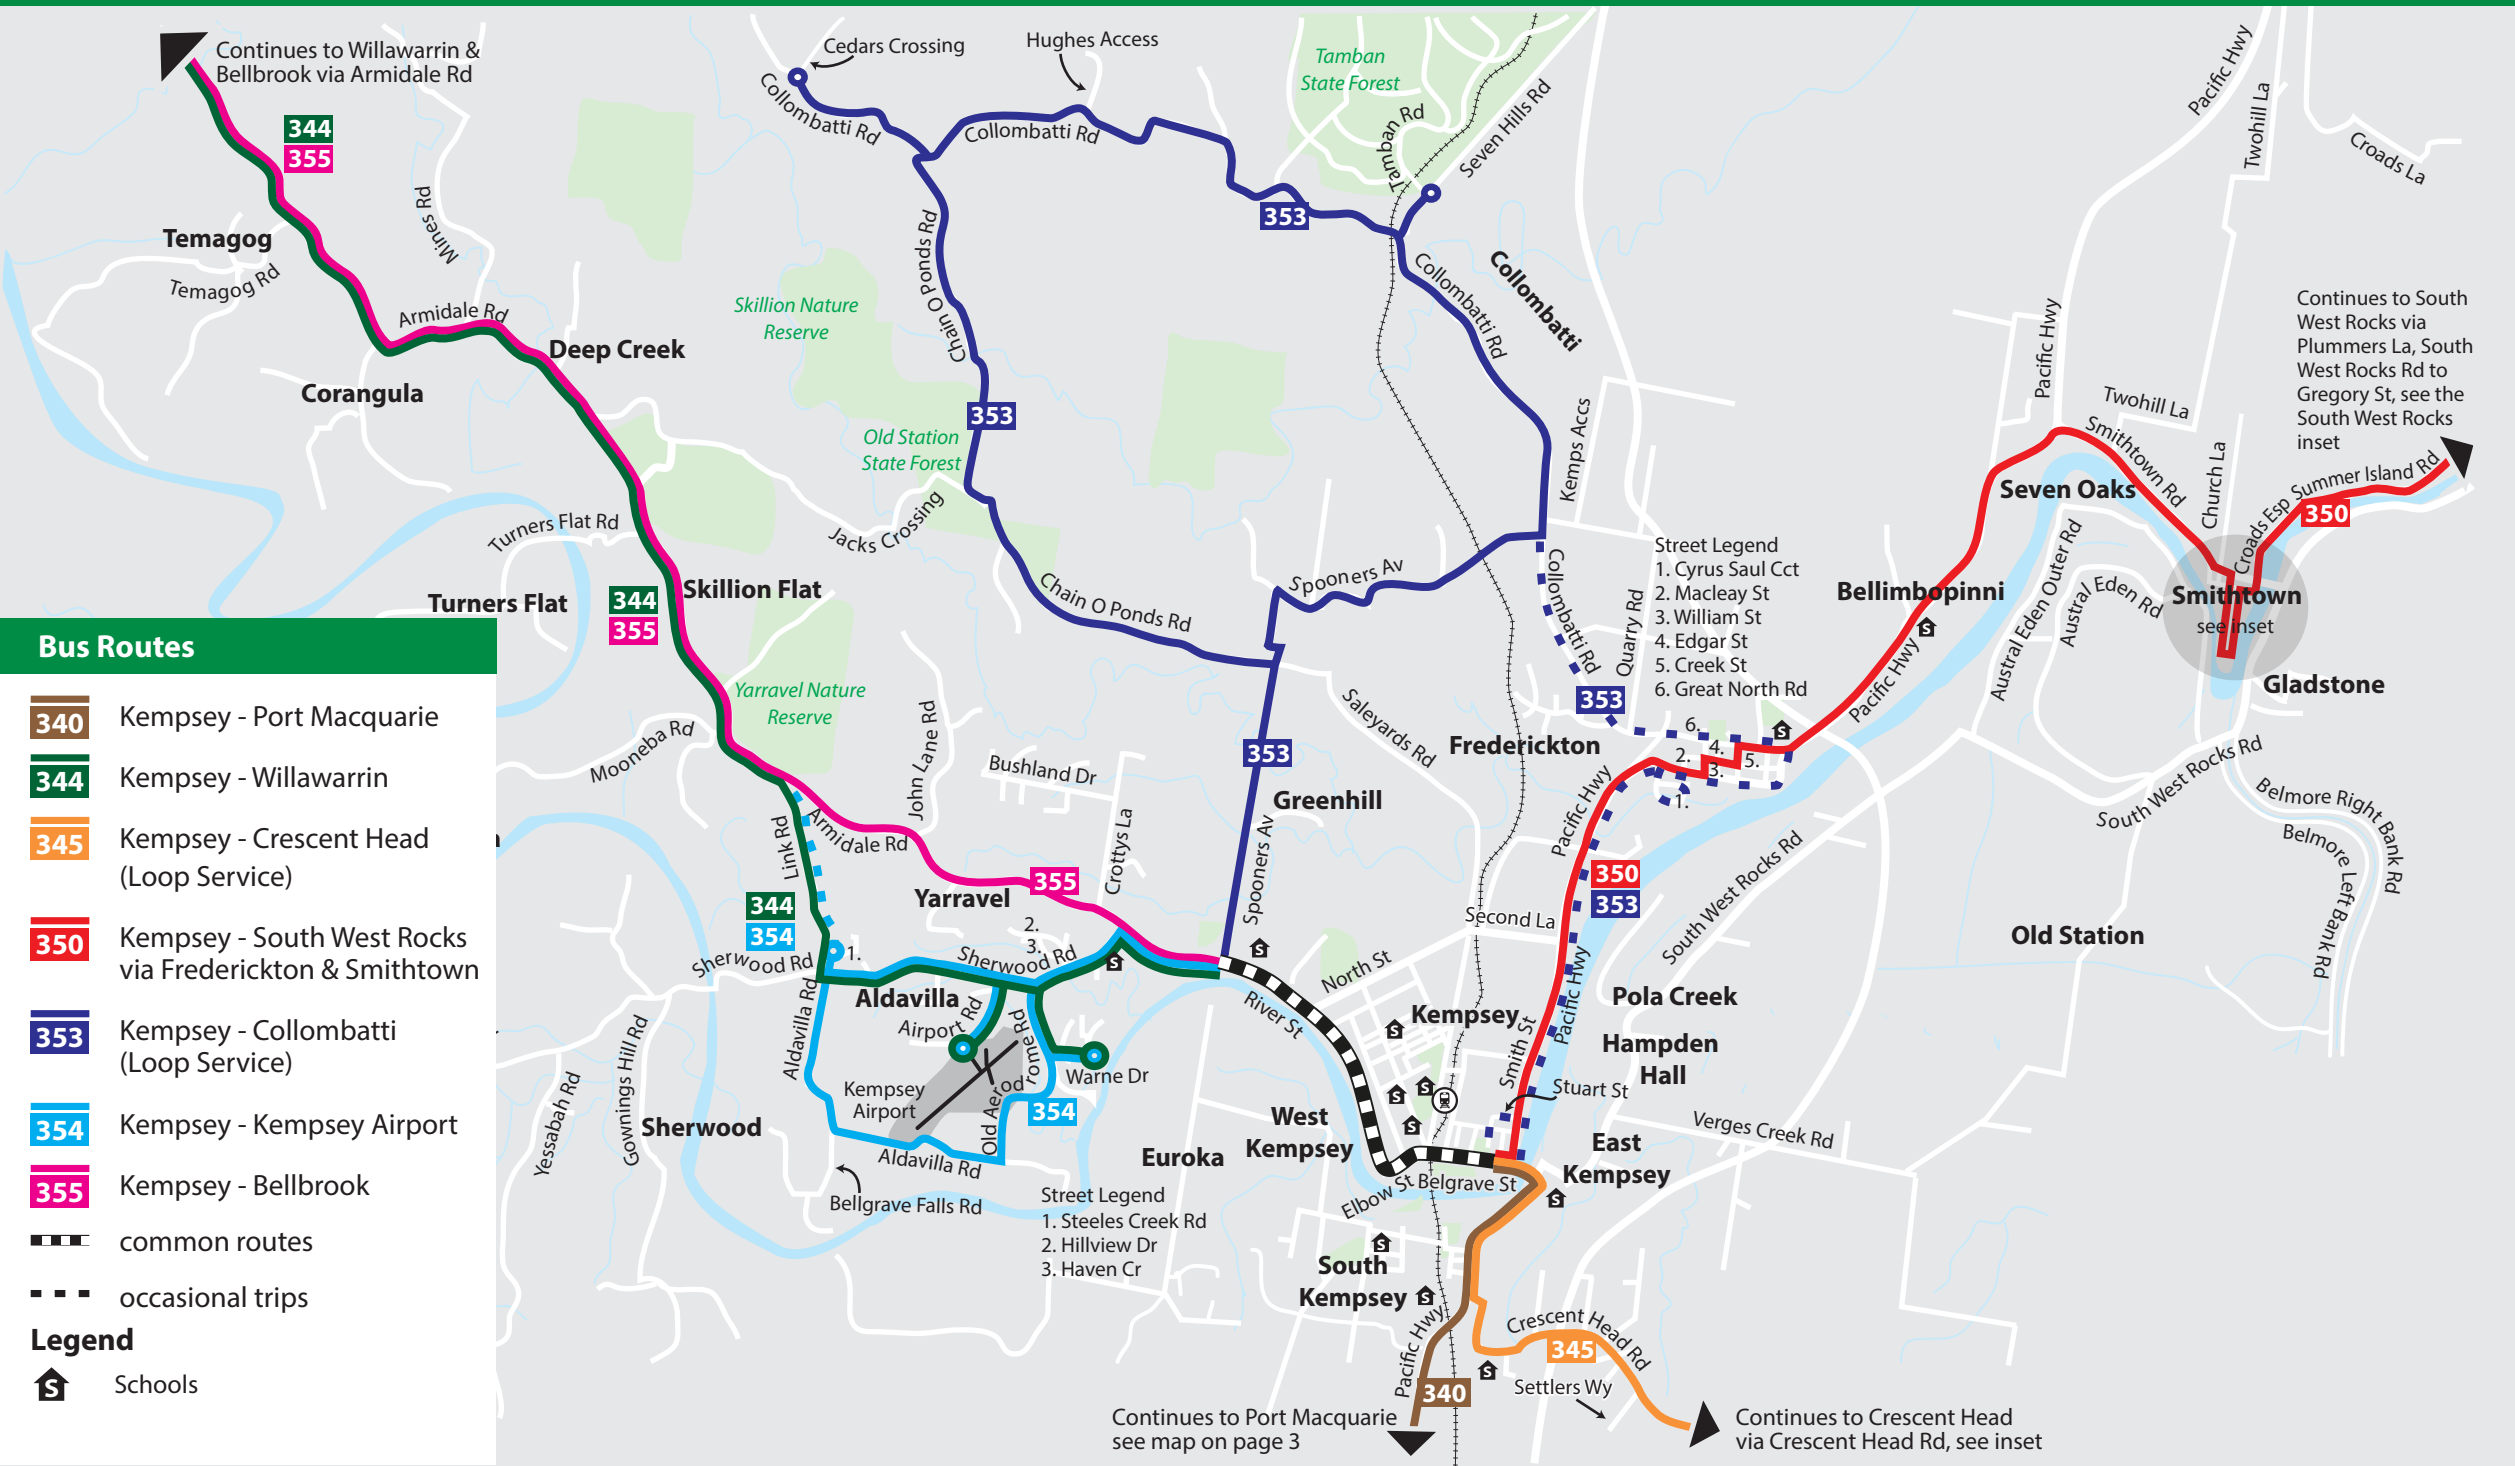

Bus Routes

- | | | |
|--|---|--|
| 322 Port Macquarie to Lighthouse Plaza via Pacific Dr | 328 Settlement Point to Port Macquarie Base Hospital | 336 Port Macquarie to Port Macquarie Base Hospital & Wauchope |
| 323 Port Macquarie to Lighthouse Beach (Loop Service) | 333 Port Macquarie to Kendall via Bonny Hills | 340 Port Macquarie to Kempsey |
| 324 Port Macquarie Marbuk Ave to Settlement City | 334 Settlement City to Lighthouse Plaza | 341 Port Macquarie to Port Macquarie Airport |
| 325 Port Macquarie to Port Macquarie The Ruins Way | 335 Port Macquarie to Port Macquarie Base Hospital | Occasional Trips (Dashed line) |
| | | Occasional Diversions (Dotted line) |
| | | Common Route - All Buses (Thick black line) |

Bus Routes

332 Laurieton - Dunbogan & Camden Head

333 Port Macquarie - Laurieton & Kendall

Occasional diversion

Legend

Shopping Centres

Schools

Laurieton Local Area Inset

Bus Routes

- 336** Port Macquarie - Base Hospital & Wauchope
- 339** Wauchope - Beechwood
- Occasional Diversion

Legend

- Shopping Centres
- Hospitals
- Schools

Beechwood Inset

Thrumster Inset