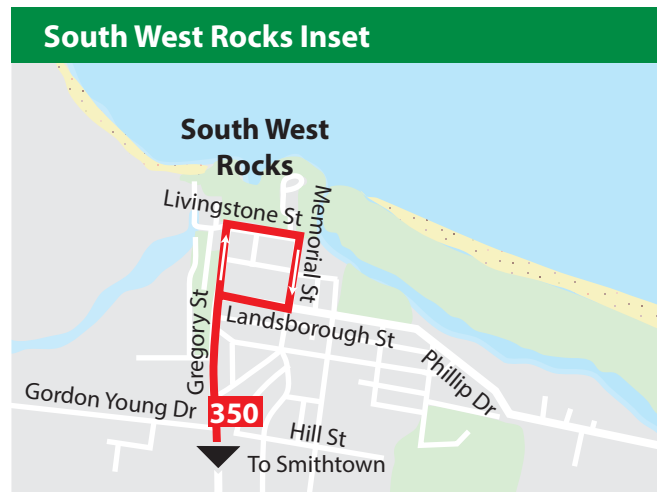

Bus Routes

- | | | |
|--|---|--|
| 322 Port Macquarie to Lighthouse Plaza via Pacific Dr | 328 Settlement Point to Port Macquarie Base Hospital | 336 Port Macquarie to Port Macquarie Base Hospital & Wauchope |
| 323 Port Macquarie to Lighthouse Beach (Loop Service) | 333 Port Macquarie to Kendall via Bonny Hills | 340 Port Macquarie to Kempsey |
| 324 Port Macquarie Marbuk Ave to Settlement City | 334 Settlement City to Lighthouse Plaza | 341 Port Macquarie to Port Macquarie Airport |
| 325 Port Macquarie to Port Macquarie The Ruins Way | 335 Port Macquarie to Port Macquarie Base Hospital | Occasional Trips (Dashed line) |
| | | Occasional Diversions (Dotted line) |
| | | Common Route - All Buses (Thick black line) |

Bus Routes

332 Laurieton - Dunbogan & Camden Head

333 Port Macquarie - Laurieton & Kendall

Occasional diversion

Legend

Shopping Centres

Schools

Laurieton Local Area Inset

Bus Routes

- 336** Port Macquarie - Base Hospital & Wauchope
- 339** Wauchope - Beechwood
- Occasional Diversion

Legend

- Shopping Centres
- Hospitals
- Schools

Beechwood Inset

Thrumster Inset